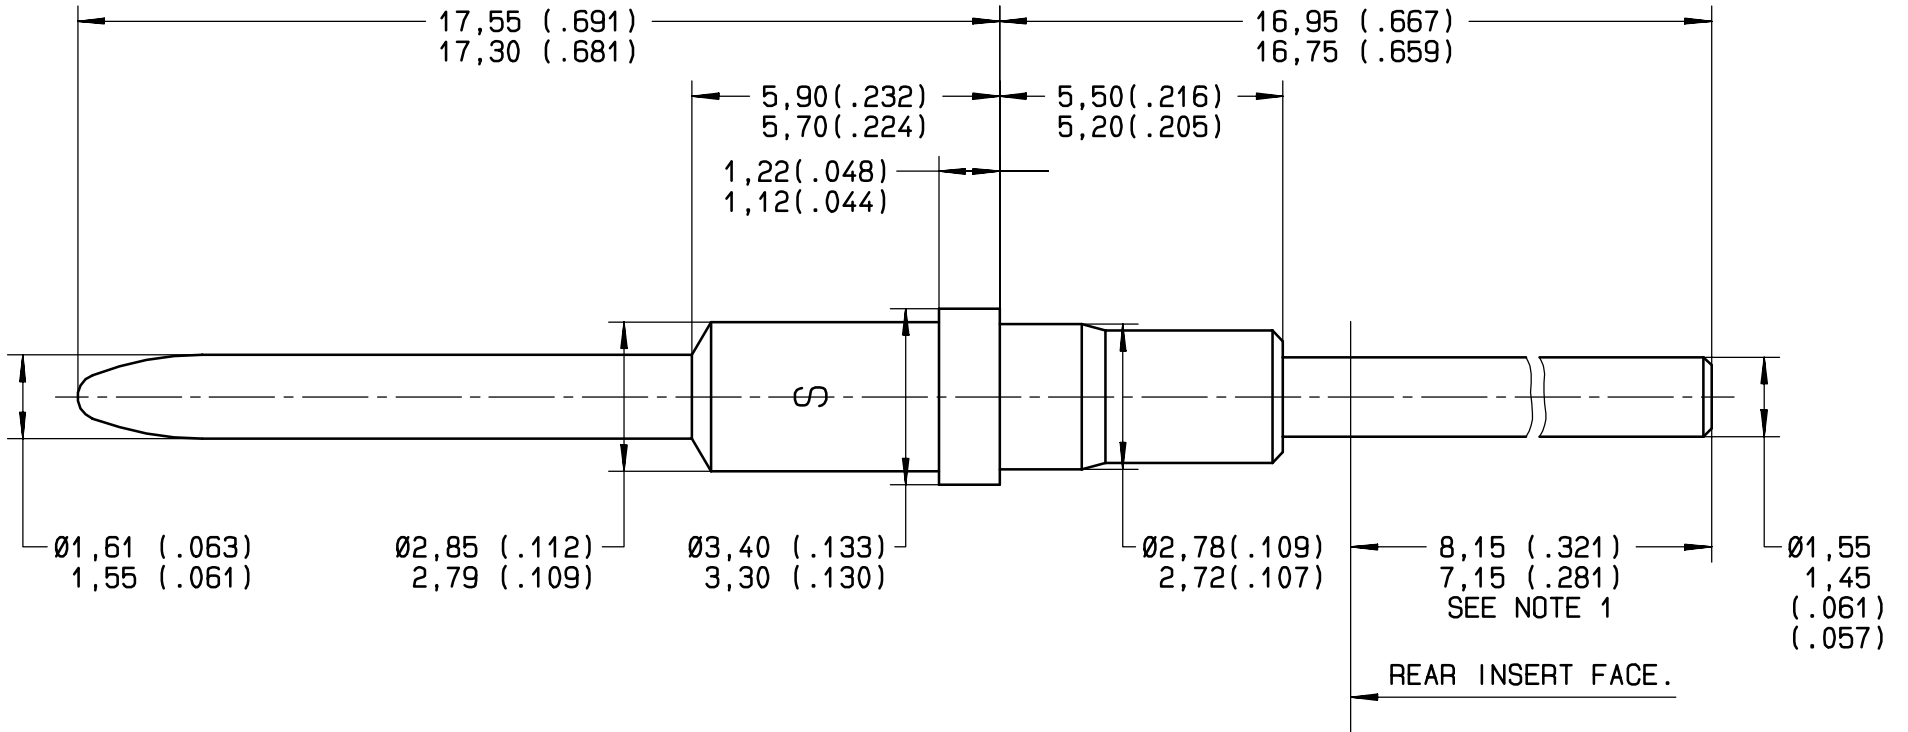

Series  
MPX

SIZE 16 REAR RELEASE. REAR REMOVABLE  
PC POST PIN CONTACT

Issue:  
20/04/99

Page  
1 / 1

MATERIAL:  
LEADED NICKEL COPPER C97  
FINISH:  
.00005 INCH OF GOLD PER MIL-G-45204 TYPE I OR II, GRADE C OR D, CLASS1 OVER NICKEL PER QQ-N-290  
INSERTION/EXTRACTION TOOL: M81969/1-03 (RADIALL 282546)

NOTE 1:  
FOR 1-126 AND 2-62T2 INSERTS, THE REAR EXTENSION DIMENSION IS: 8,70(.342) / 7,70(.303)

This information is given as an indication. In the continual goal to improve our products, we reserve the right to make any modifications judged necessary.